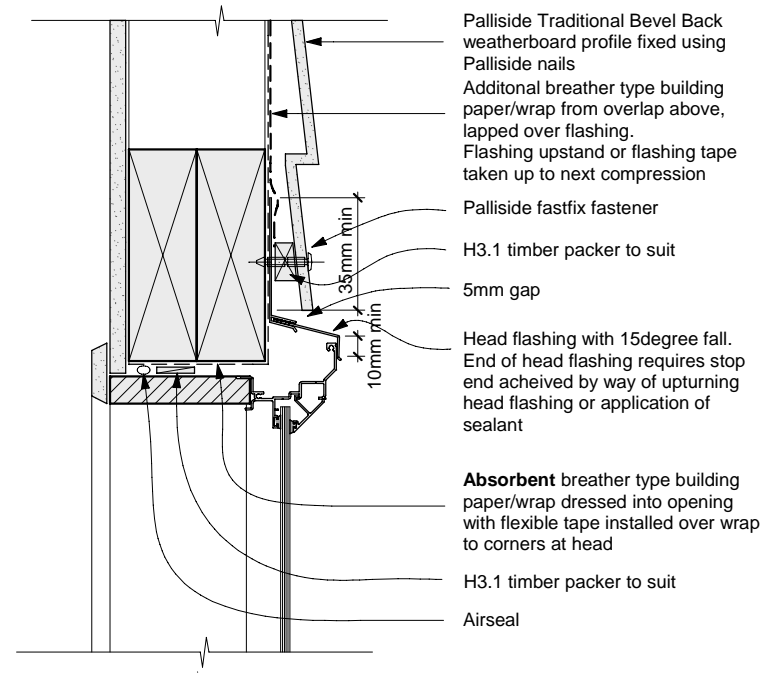

DF01 Window Head
Palliside Rusticated profile

DF01 Window Head
Palliside Traditional Bevel Back Profile

© copyright Palliside 2005
www.palliside.co.nz
 free phone 0800 4 DYNEX (0800 4 39639)