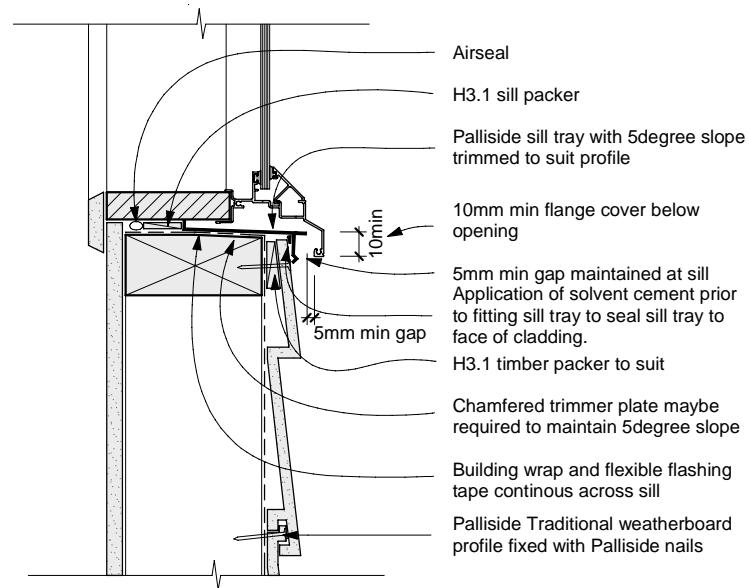

DF02 Window Sill
Palliside Rusticated profile

DF02 Window Sill
Palliside Traditional Bevel Back profile

© copyright Palliside 2005
www.palliside.co.nz
 free phone 0800 4 DYNEX (0800 4 39639)