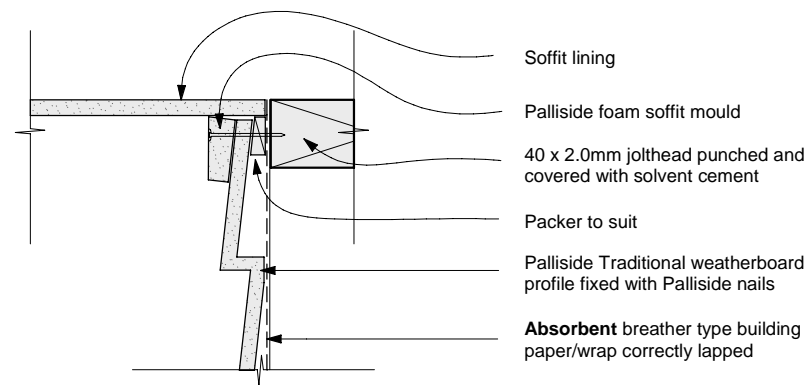

- Soffit lining
- Palliside 2 part channel base and cap
- Palliside nail face sealed
- Packer to suit
- Palliside Rusticated weatherboard profile fixed with Palliside nails
- Absorbent** breather type building paper wrap correctly lapped

DF11 Finish at Soffit  
Palliside Rusticated profile

- Soffit lining
- Palliside foam soffit mould
- 40 x 2.0mm jolthead punched and covered with solvent cement
- Packer to suit
- Palliside Traditional weatherboard profile fixed with Palliside nails
- Absorbent** breather type building paper/wrap correctly lapped