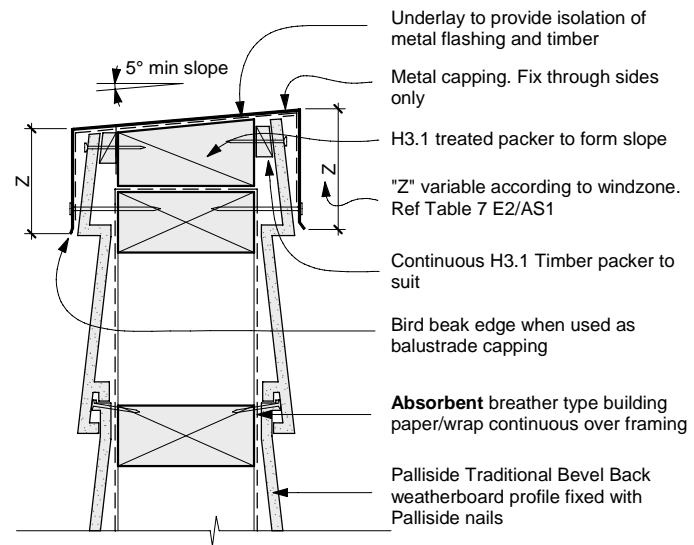

DF12 Parapet and Enclosed Balustrade
Palliside Rusted profile

DF12 Parapet and Enclosed Balustrade
Palliside Traditional Bevel Back profile

© copyright Palliside 2005
www.palliside.co.nz
 free phone 0800 4 DYNEX (0800 4 39639)