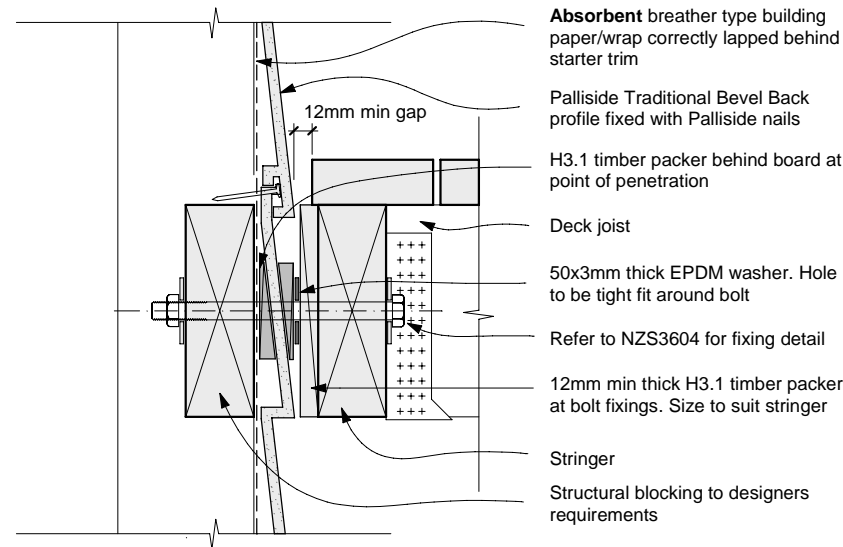

DF16 Wall - Non-cantilevered Timber Deck
Palliside Rusticated profile

DF16 Wall - Non-cantilevered Timber Deck
Palliside Traditional Bevel Back profile

© copyright Palliside 2005
www.palliside.co.nz
 free phone 0800 4 DYNEX (0800 4 39639)